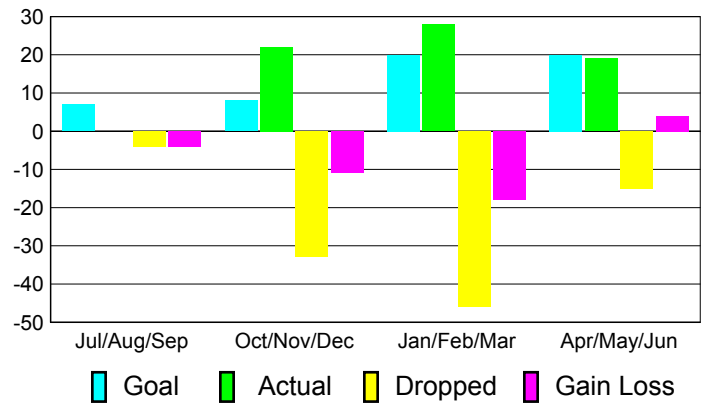

### YTD Status Quo Clubs 2010-2011

Status Quo Clubs Compared to Status Quo Members

## MEMBERSHIP

**Membership Results**  
2010-2011

**Membership**  
2009-2010

Month	Net Memb Goal	Actual New Memb	Actual Dropped Memb	Gain/Loss of Memb	Gain/Loss of Memb
Jul/Aug/Sep	7	0	-4	-4	-6
Oct/Nov/Dec	8	22	-33	-11	-13
Jan/Feb/Mar	20	28	-46	-18	3
Apr/May/June	20	19	-15	4	5
<b>Totals</b>	<b>55</b>	<b>69</b>	<b>-98</b>	<b>-29</b>	<b>-11</b>

### Membership Results 2010-2011

Goal, New, Dropped, Gain/Loss

### Comparison of Membership Gain/Loss

Current Year Compared to the Previous Year